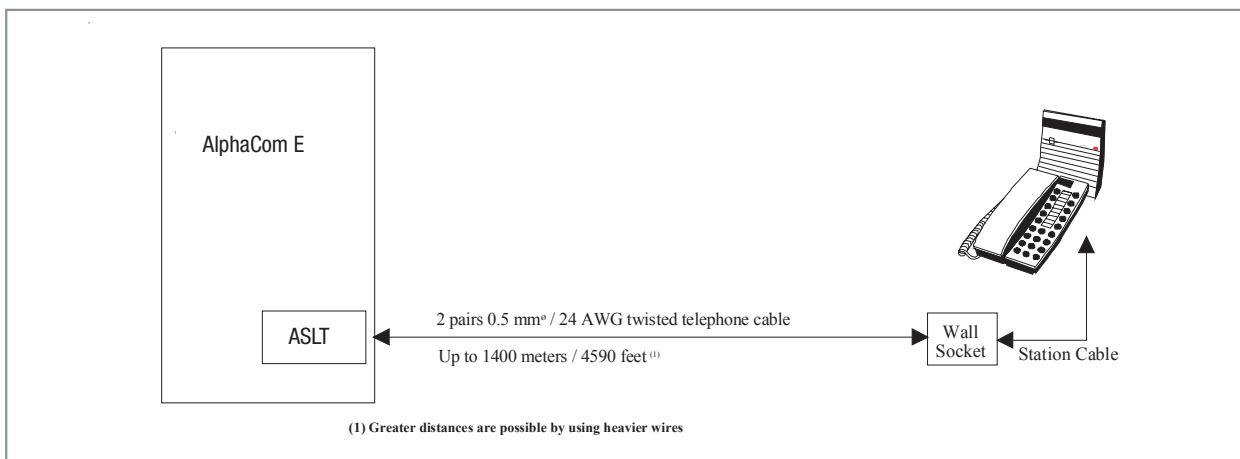

ORDER NUMBER	DESCRIPTION	SHIP WEIGHT
1007001210	Desk Master Station	0.640 kg / 1 lb 7 oz
Supplementary equipment:		
EPKAB 98510	Station Cable, 3 meters / 10 feet, modular jack plug	50 g / 2 oz
EPKAB 98515	Station Cable, 0.5 meter / 20 inches, modular jack plug	50 g / 2 oz

DESK MASTER STATION

Loudspeaker Output	1 W (63 Ohm)
Loudspeaker Impedance	63 Ohm
Frequency Range	300 - 5000 Hz
Microphone Output Voltage	100/300 mV
Microphone Preamp.	1000 Ohm
Wall Socket Connector Type	Modular jack
Indicator	LED (red)

WIRING